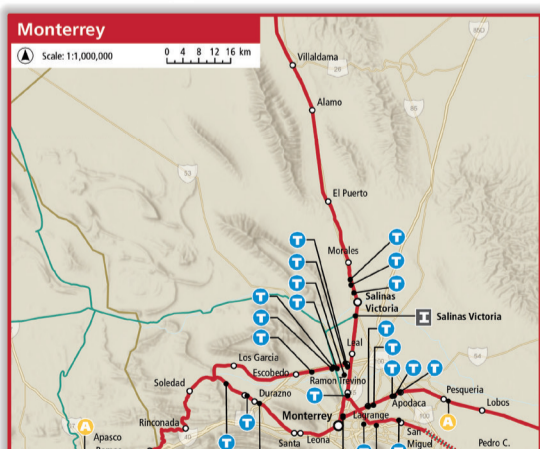

Cities, connections and facilities

Legend

- CPKC
- CPKC trackage and haulage
- CPKC leased lines
- Meridian Speedway LLC
- BNSF Railway
- Canadian National
- CSX
- Norfolk Southern
- Union Pacific
- Ferromex
- Amtrak
- Other connecting, regional and shortline railways

Facilities:

- Port terminal
- River port terminal
- CPKC intermodal facility
- CPKC automotive facility
- CPKC transload facility
- Private intermodal facility
- Automotive assembly plant
- Private transload facility
- Private transload facility cluster

(The number indicates the amount of facilities in the cluster)