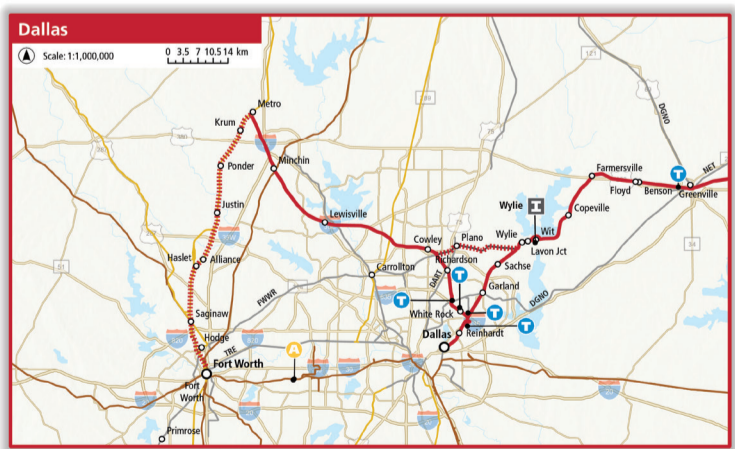

Cities, connections and facilities

Legend

- CPKC
- CPKC trackage and haulage
- CPKC leased lines
- Meridian Speedway LLC
- BNSF Railway
- Canadian National
- CSX
- Norfolk Southern
- Union Pacific
- Ferromex
- Amtrak
- Other connecting, regional and shortline railways

Facilities:

- Port terminal
- River port terminal
- CPKC intermodal facility
- CPKC automotive facility
- CPKC transload facility
- Private intermodal facility
- Automotive assembly plant
- Private transload facility
- Private transload facility cluster