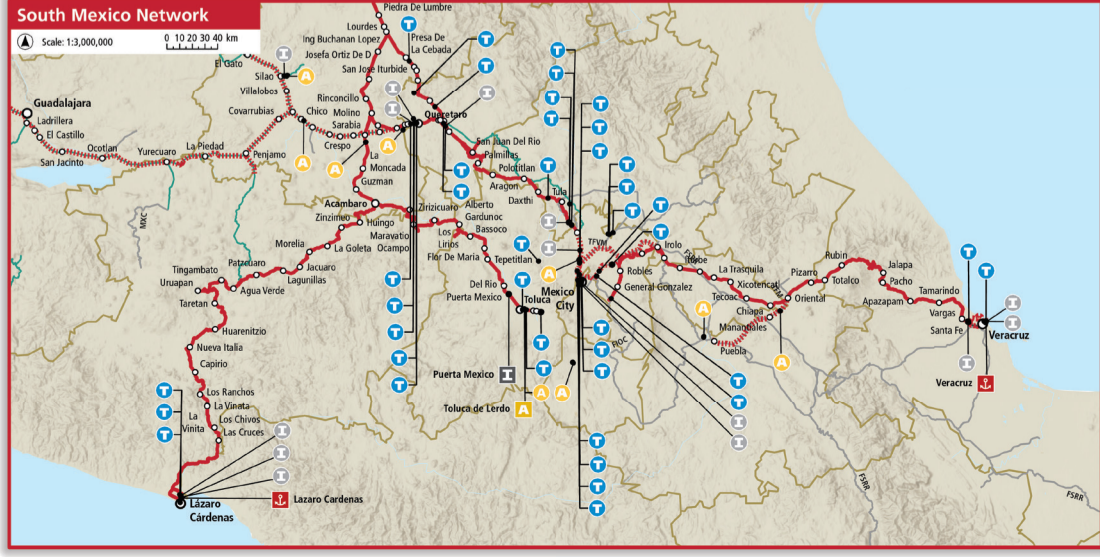

Cities, connections and facilities

Legend

- CPKC
- CPKC trackage and haulage
- CPKC leased lines
- Meridian Speedway LLC
- BNSF Railway
- Canadian National
- CSX
- Norfolk Southern
- Union Pacific
- Ferromex
- Amtrak
- Other connecting, regional and shortline railways

Facilities:

- Port terminal
- River port terminal
- CPKC intermodal facility
- CPKC automotive facility
- CPKC transload facility
- Private intermodal facility
- Automotive assembly plant
- Private transload facility
- Private transload facility cluster

(The number indicates the amount of facilities in the cluster)