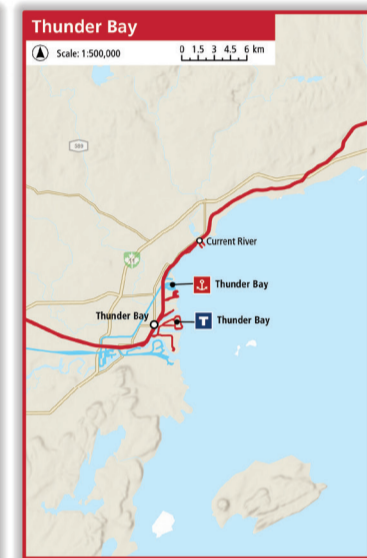

Cities, connections and facilities

Legend

- CPKC
- CPKC trackage and haulage
- CPKC leased lines
- Meridian Speedway LLC
- BNSF Railway
- Canadian National
- CSX
- Norfolk Southern
- Union Pacific
- Ferromex
- Amtrak
- Other connecting, regional and shortline railways

Facilities:

- Port terminal
- River port terminal
- CPKC intermodal facility
- CPKC automotive facility
- CPKC transload facility
- Private intermodal facility
- Automotive assembly plant
- Private transload facility
- Private transload facility cluster