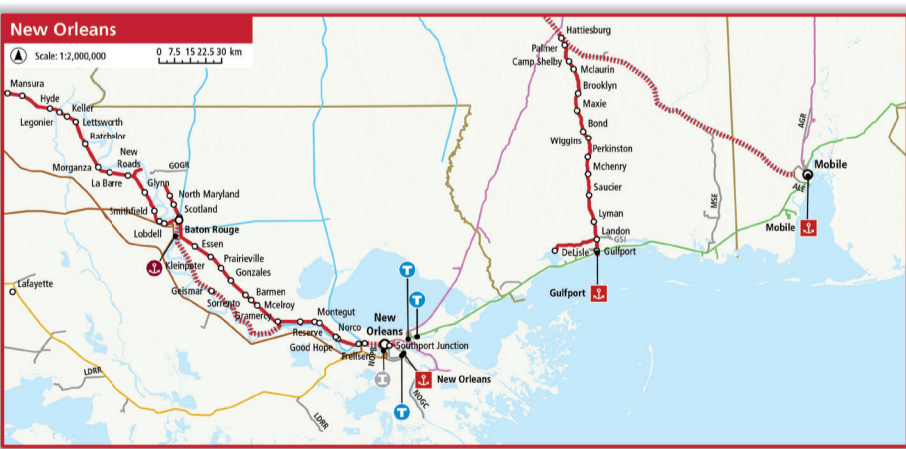

Cities, connections and facilities

Legend

- CPKC
- CPKC trackage and haulage
- CPKC leased lines
- Meridian Speedway LLC
- BNSF Railway
- Canadian National
- CSX
- Norfolk Southern
- Union Pacific
- Ferromex
- Amtrak
- Other connecting, regional and shortline railways

Facilities:

- Port terminal
- River port terminal
- CPKC intermodal facility
- CPKC automotive facility
- CPKC transload facility
- Private intermodal facility
- Automotive assembly plant
- Private transload facility
- Private transload facility cluster