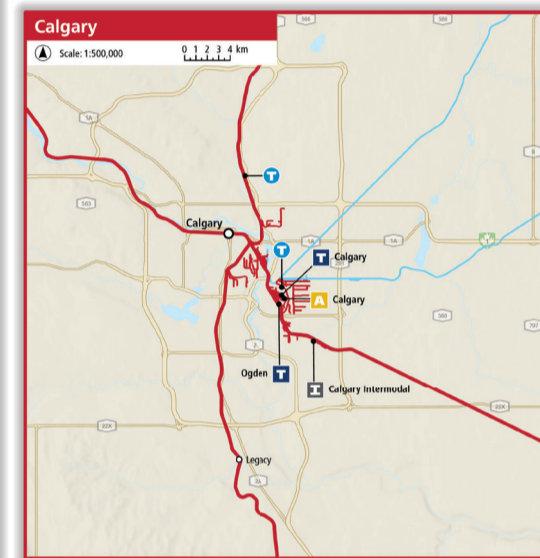

Cities, connections and facilities

Legend

- CPKC
- CPKC trackage and haulage
- CPKC leased lines
- Meridian Speedway LLC
- BNSF Railway
- Canadian National
- CSX
- Norfolk Southern
- Union Pacific
- Ferromex
- Amtrak
- Other connecting, regional and shortline railways

Facilities:

- Port terminal
- River port terminal
- CPKC intermodal facility
- CPKC automotive facility
- CPKC transload facility
- Private intermodal facility
- Automotive assembly plant
- Private transload facility
- Private transload facility cluster