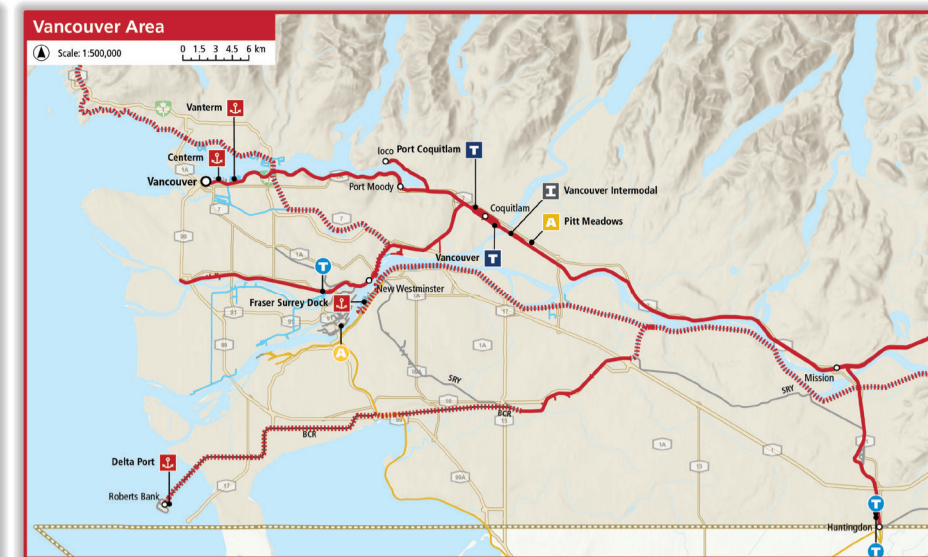

Cities, connections and facilities

Legend

- CPKC
- CPKC trackage and haulage
- CPKC leased lines
- Meridian Speedway LLC
- BNSF Railway
- Canadian National
- CSX
- Norfolk Southern
- Union Pacific
- Ferromex
- Amtrak
- Other connecting, regional and shortline railways

Facilities:

- Port terminal
- River port terminal
- CPKC intermodal facility
- CPKC automotive facility
- CPKC transload facility
- Private intermodal facility
- Automotive assembly plant
- Private transload facility
- Private transload facility cluster