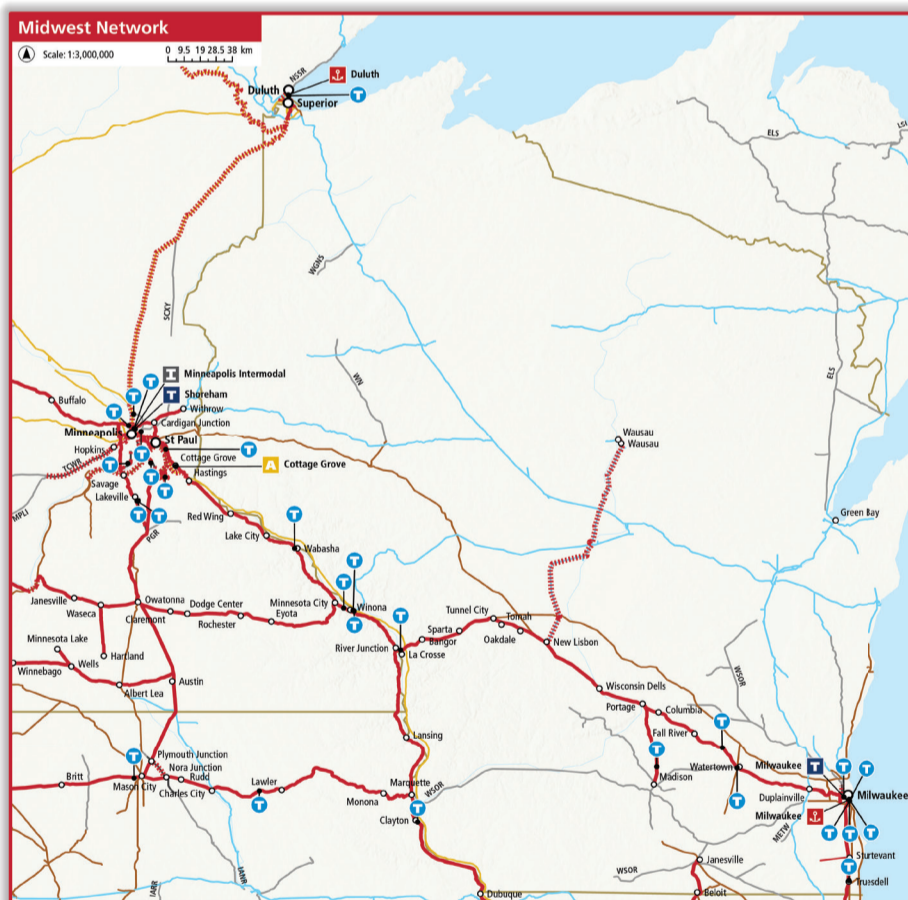

Cities, connections and facilities

Legend

- CPKC
- CPKC trackage and haulage
- CPKC leased lines
- Meridian Speedway LLC
- BNSF Railway
- Canadian National
- CSX
- Norfolk Southern
- Union Pacific
- Ferromex
- Amtrak
- Other connecting, regional and shortline railways

Facilities:

- Port terminal
- River port terminal
- CPKC intermodal facility
- CPKC automotive facility
- CPKC transload facility
- Private intermodal facility
- Automotive assembly plant
- Private transload facility
- Private transload facility cluster

(The number indicates the amount of facilities in the cluster)