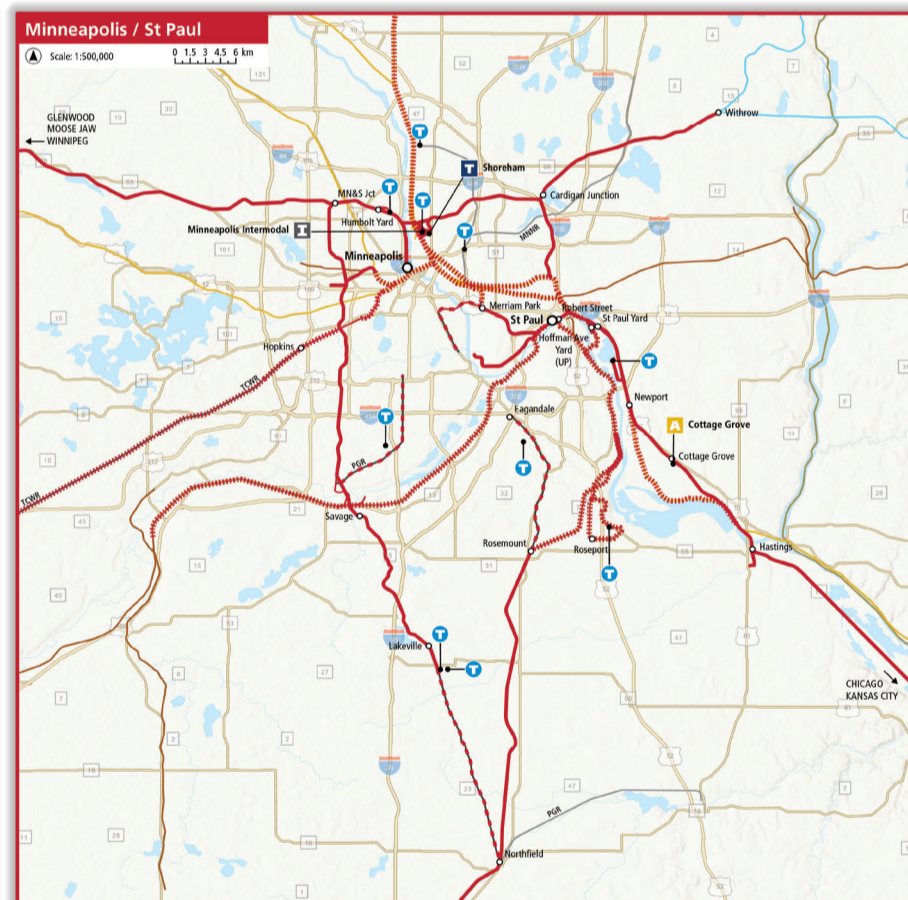

Cities, connections and facilities

Legend

- CPKC
- CPKC trackage and haulage
- CPKC leased lines
- Meridian Speedway LLC
- BNSF Railway
- Canadian National
- CSX
- Norfolk Southern
- Union Pacific
- Ferromex
- Amtrak
- Other connecting, regional and shortline railways

Facilities:

- Port terminal
- River port terminal
- CPKC intermodal facility
- CPKC automotive facility
- CPKC transload facility
- Private intermodal facility
- Automotive assembly plant
- Private transload facility
- Private transload facility cluster

(The number indicates the amount of facilities in the cluster)