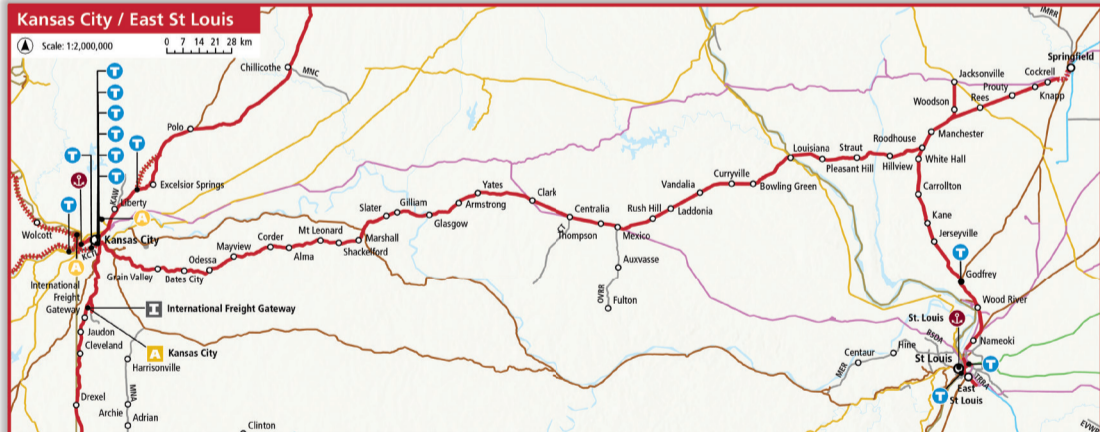

Cities, connections and facilities

Legend

- CPKC
- CPKC trackage and haulage
- CPKC leased lines
- Meridian Speedway LLC
- BNSF Railway
- Canadian National
- CSX
- Norfolk Southern
- Union Pacific
- Ferromex
- Amtrak
- Other connecting, regional and shortline railways

Facilities:

- Port terminal
- River port terminal
- CPKC intermodal facility
- CPKC automotive facility
- CPKC transload facility
- Private intermodal facility
- Automotive assembly plant
- Private transload facility
- Private transload facility cluster

(The number indicates the amount of facilities in the cluster)